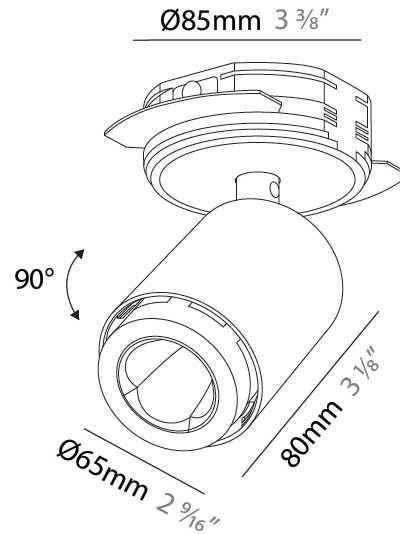

OIKO PRO IN TRIMLESS

A3D362- -

base number   Finishes (Diamond)   Finishes (Triangle)

1. To build a product code in our configurator select the specify button on the base model # product page
2. To build a manual product code on this datasheet choose from the options listed below in blue font and add the suffix to the base model #

GENERAL

Series: Oiko Pro In
Partner: Prolicht
Division: Architectural
Installation: Trimless
Product Type: Spots
Mounting Location: Ceiling
Light Distribution: Adjustable

PHYSICAL

Aperture Sizes - Downlights: 2"
Shape: Cylinder
Diameter (mm): 65
Diameter (in): 2 ⁹/₁₆
Height (mm): 120
Depth (mm): 50
Height (in): 4 ³/₄
Depth (in): 1 ¹⁵/₁₆

Fixture Finish: SSR / BKV / CWI / CRY / HAB / UFT / ITA / RUA / FTG / MYG / LOD / PUS / FRO / FUP / KIA / POP / BLS / SPG / MEY / GOH / CHC / COM / ABZ / JAG / OBR / MOS / ROR

Fixture Material: Aluminum
Cut-out Measurements: 68mm / 2 11/16"

ELECTRICAL

Lamp Type: LED
Input Wattage (W): 19.3

LED

Number of LEDs: 1
Color Temperature (°K): 2700-6500 Tunable White
Max. Delivered Lumen (lm): 919 - 1081
Nominal Lumen (lm): 1242 - 1460
CRI: >90 CRI
Lamp Life (hrs): 50000

OPTICAL

Beam Angle: 34°
Adjustability: Rotational 350°; Tilt 90°

RATINGS AND CERTIFICATIONS

Certified By: CSA Certified to UL and CSA Standards
IP rating: IP20

PROJECT
TYPE
SPECIFIER
QUANTITY
DATE