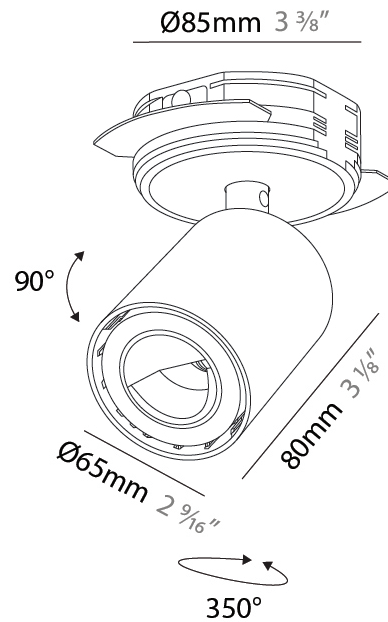

A3D361- _____ - _____
base number   Finishes (Diamond)   Finishes (Triangle)

1. To build a product code in our configurator select the specify button on the base model # product page
2. To build a manual product code on this datasheet choose from the options listed below in blue font and add the suffix to the base model #

GENERAL

Series: Oiko Pro In
Subseries: Oiko Pro In
Partner: Prolicht
Division: Architectural
Installation: Trimless
Product Type: Wallwash
Mounting Location: Ceiling
Light Distribution: Adjustable

PHYSICAL

Shape: Cylinder
Diameter (mm): 65
Diameter (in): 2 ⁹/₁₆
Height (mm): 120
Depth (mm): 50
Height (in): 4 ³/₄
Depth (in): 1 ¹⁵/₁₆

Fixture Finish: SSR / BKV / CWI / CRY / HAB / UFT / ITA / RUA / FTG / MYG / LOD / PUS / FRO / FUP / KIA / POP / BLS / SPG / MEY / GOH / CHC / COM / ABZ / JAG / OBR / MOS / ROR

Fixture Material: Aluminum
Cut-out Measurements: 68mm / 2 11/16"

ELECTRICAL

Lamp Type: LED
Input Wattage (W): 14.4
Total Output Wattage (W): 13.1
Driver Included: No
Driver Location: Remote
Driver Type: Constant Current - Universal
Driver Class: Class 2
Input Voltage (V): 120
Constant Current (MA): 700

LED

Number of LEDs: 1
Color Temperature (°K): 2700-6500 Tunable White
Max. Delivered Lumen (lm): 988 - 1162
Nominal Lumen (lm): 1242 - 1460
CRI: >90 CRI
Lamp Life (hrs): 50000

OPTICAL

Adjustability: Rotational 350°; Tilt 90°

RATINGS AND CERTIFICATIONS

Certified By: CSA Certified to UL and CSA Standards
IP rating: IP20