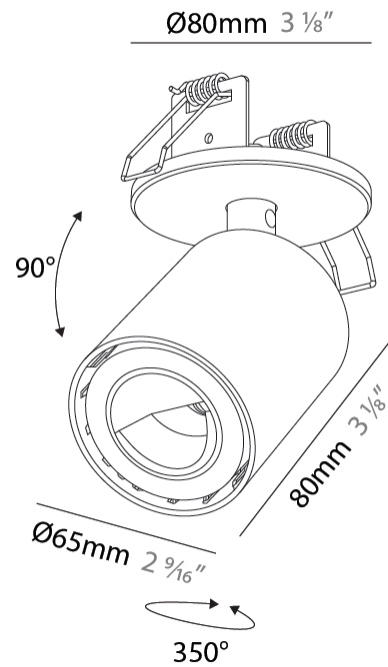

OIKO PRO IN SURFACE

A3D357-

base number   Finishes (Diamond)   Finishes (Triangle)

1. To build a product code in our configurator select the specify button on the base model # product page
2. To build a manual product code on this datasheet choose from the options listed below in blue font and add the suffix to the base model #

GENERAL

Series: Oiko Pro In
Partner: Prolicht
Division: Architectural
Installation: Surface
Product Type: Wallwash
Mounting Location: Ceiling
Light Distribution: Adjustable

PHYSICAL

Shape: Cylinder
Diameter (mm): 65
Diameter (in): 2 ⁹/₁₆
Height (mm): 120
Depth (mm): 50
Height (in): 4 ³/₄
Depth (in): 1 ¹⁵/₁₆
Fixture Finish: SSR / BKV / CWI / CRY / HAB / UFT / ITA / RUA / FTG / MYG / LOD / PUS / FRO / FUP / KIA / POP / BLS / SPG / MEY / GOH / CHC / COM / ABZ / JAG / OBR / MOS / ROR
Fixture Material: Aluminum
Cut-out Measurements: 68mm / 2 11/16"

ELECTRICAL

Lamp Type: LED
Input Wattage (W): 14.4
Total Output Wattage (W): 13
Driver Included: No
Driver Location: Remote
Driver Type: Constant Current - Universal
Driver Class: Class 2
Input Voltage (V): 120 - 277
Constant Current (MA): 700

LED

Number of LEDs: 1
Color Temperature (°K): 2700-6500 Tunable White
Max. Delivered Lumen (lm): 988 - 1162
Nominal Lumen (lm): 1242 - 1460
CRI: >90 CRI
Lamp Life (hrs): 50000

OPTICAL

Adjustability: Rotational 350°; Tilt 90°

RATINGS AND CERTIFICATIONS

Certified By: CSA Certified to UL and CSA Standards
IP rating: IP20