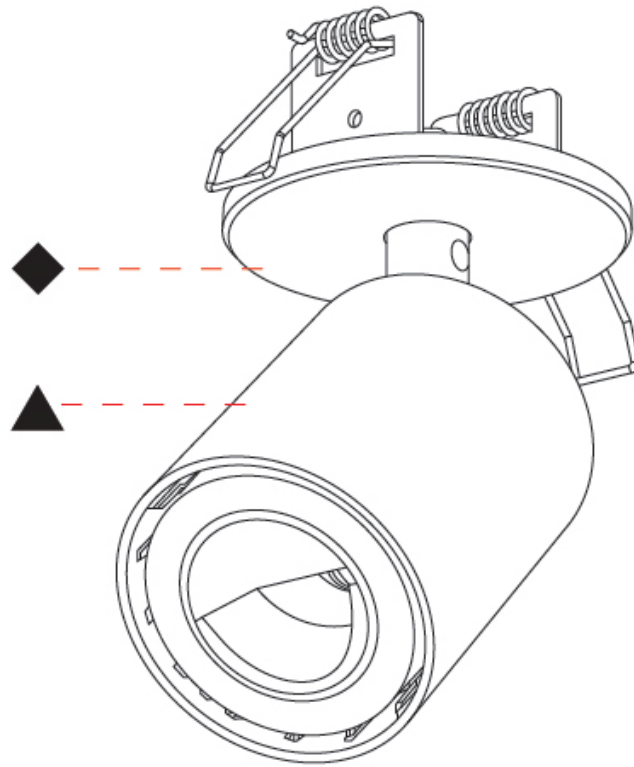

A3D357-

PROJECT	_____
TYPE	_____
SPECIFIER	_____
QUANTITY	_____
DATE	_____