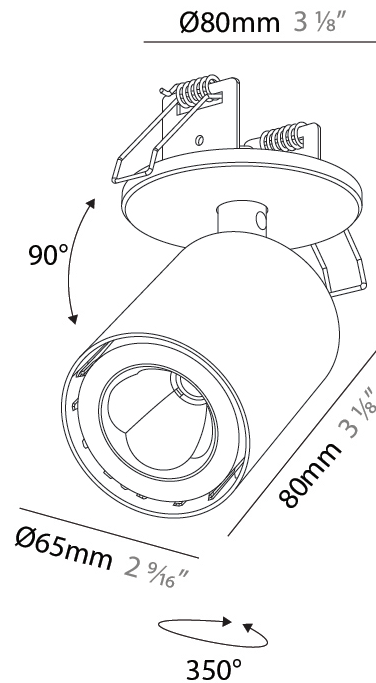

base number   Finishes (Diamond)   Finishes (Triangle)

1. To build a product code in our configurator select the specify button on the base model # product page
2. To build a manual product code on this datasheet choose from the options listed below in blue font and add the suffix to the base model #

GENERAL

Series: Oiko Pro In
Partner: Prolicht
Division: Architectural
Installation: Surface
Product Type: Spots
Mounting Location: Ceiling
Light Distribution: Adjustable

PHYSICAL

Aperture Sizes - Downlights: 2"
Shape: Cylinder
Diameter (mm): 65
Diameter (in): 2 9/16
Height (mm): 120
Depth (mm): 50
Height (in): 4 3/4
Depth (in): 1 15/16

Fixture Finish: SSR / BKV / CWI / CRY / HAB / UFT / ITA / RUA / FTG / MYG / LOD / PUS / FRO / FUP / KIA / POP / BLS / SPG / MEY / GOH / CHC / COM / ABZ / JAG / OBR / MOS / ROR

Fixture Material: Aluminum
Cut-out Measurements: 68mm / 2 11/16"

ELECTRICAL

Lamp Type: LED
Input Wattage (W): 14.4
Total Output Wattage (W): 13.1
Driver Included: No
Driver Location: Remote
Driver Type: Constant Current - Universal
Driver Class: Class 2
Input Voltage (V): 120 - 277
Constant Current (MA): 700

LED

Number of LEDs: 1
Color Temperature (°K): 2700 / 3000 / 3500 / 4000
Max. Delivered Lumen (lm): 1175 - 1381
Nominal Lumen (lm): 1242 - 1460
CRI: >90 CRI
Lamp Life (hrs): 50000

OPTICAL

Beam Angle: 62
Adjustability: Rotational 350°; Tilt 90°

RATINGS AND CERTIFICATIONS

Certified By: CSA Certified to UL and CSA Standards
IP rating: IP20