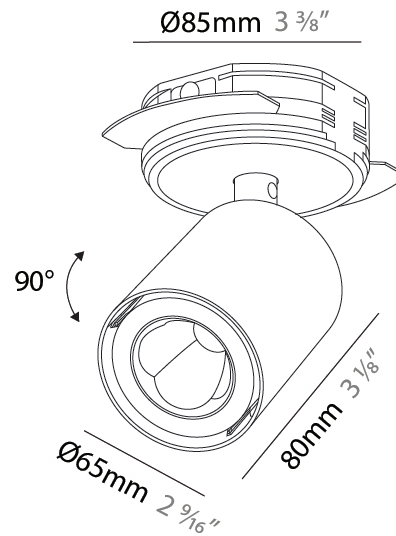

GENERAL

Series: Oiko Pro In
Partner: Prolicht
Division: Architectural
Installation: Trimless
Product Type: Spots
Mounting Location: Ceiling
Light Distribution: Adjustable

PHYSICAL

Aperture Sizes - Downlights: 2"
Shape: Cylinder
Diameter (mm): 65
Diameter (in): 2 ⁹/₁₆
Height (mm): 120
Depth (mm): 50
Height (in): 4 ³/₄
Depth (in): 1 ¹⁵/₁₆

Fixture Finish: SSR / BKV / CWI / CRY / HAB / UFT / ITA / RUA / FTG / MYG / LOD / PUS / FRO / FUP / KIA / POP / BLS / SPG / MEY / GOH / CHC / COM / ABZ / JAG / OBR / MOS / ROR

Fixture Material: Aluminum
Cut-out Measurements: 68mm / 2 11/16"

ELECTRICAL

Lamp Type: LED
Input Wattage (W): 14.4
Total Output Wattage (W): 13.1
Dimming: Tri-Mode (Non-Dimming and Phase Dimming (120Vac only) and 0-10V Dimming)
Driver Included: No
Driver Location: Remote
Driver Type: Constant Current - Universal
Driver Class: Class 2
Input Voltage (V): 120 - 277
Constant Current (MA): 700

LED

Number of LEDs: 1
Color Temperature (°K): 2700 / 3000 / 3500 / 4000
Max. Delivered Lumen (lm): 1175 - 1381
Nominal Lumen (lm): 1242 - 1460
CRI: >90 CRI
Lamp Life (hrs): 50000

OPTICAL

Beam Angle: 62
Adjustability: Rotational 350°; Tilt 90°

RATINGS AND CERTIFICATIONS

Certified By: CSA Certified to UL and CSA Standards
IP rating: IP20

PROJECT
TYPE
SPECIFIER
QUANTITY
DATE