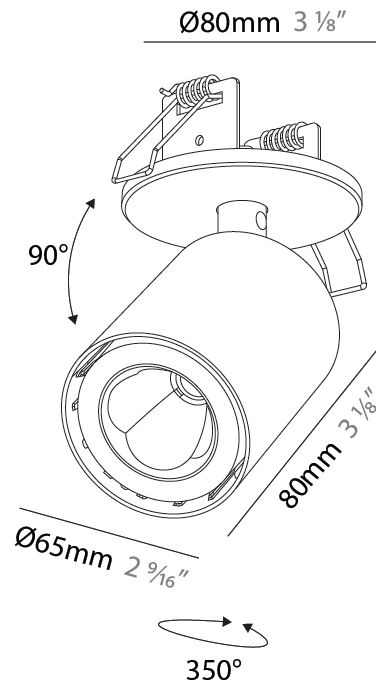

base number   Finishes (Diamond)   Finishes (Triangle)

1. To build a product code in our configurator select the specify button on the base model # product page
2. To build a manual product code on this datasheet choose from the options listed below in blue font and add the suffix to the base model #

GENERAL

Series: Oiko Pro In
Partner: Prolicht
Division: Architectural
Installation: Surface
Product Type: Spots
Mounting Location: Ceiling
Light Distribution: Adjustable

PHYSICAL

Aperture Sizes - Downlights: 2"
Shape: Cylinder
Diameter (mm): 65
Diameter (in): 2 ⁹/₁₆
Height (mm): 120
Depth (mm): 50
Height (in): 4 ³/₄
Depth (in): 1 ¹⁵/₁₆

Fixture Finish: SSR / BKV / CWI / CRY / HAB / UFT / ITA / RUA / FTG / MYG / LOD / PUS / FRO / FUP / KIA / POP / BLS / SPG / MEY / GOH / CHC / COM / ABZ / JAG / OBR / MOS / ROR

Fixture Material: Aluminum
Cut-out Measurements: 68mm / 2 11/16"

ELECTRICAL

Lamp Type: LED
Input Wattage (W): 14.4
Total Output Wattage (W): 13.1
Driver Included: No
Driver Location: Remote
Driver Type: Constant Current - Universal
Driver Class: Class 2
Input Voltage (V): 120 - 277
Constant Current (MA): 700

LED

Number of LEDs: 1
Color Temperature (°K): 2700 / 3000 / 3500 / 4000
Max. Delivered Lumen (lm): 1008 - 1186
Nominal Lumen (lm): 1242 - 1460
CRI: >90 CRI
Lamp Life (hrs): 50000

OPTICAL

Beam Angle: 50
Adjustability: Rotational 350°; Tilt 90°

RATINGS AND CERTIFICATIONS

Certified By: CSA Certified to UL and CSA Standards
IP rating: IP20