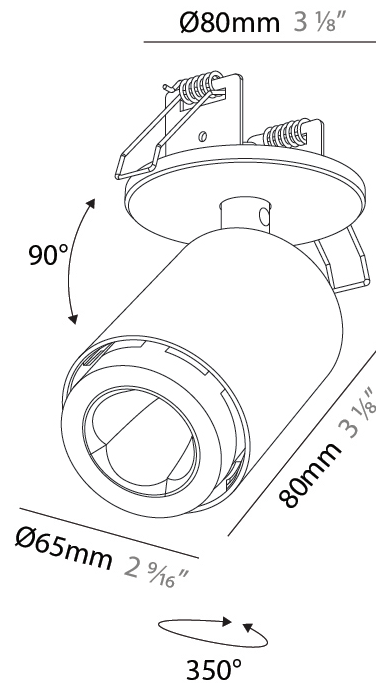

base number   Finishes (Diamond)   Finishes (Triangle)

1. To build a product code in our configurator select the specify button on the base model # product page
2. To build a manual product code on this datasheet choose from the options listed below in blue font and add the suffix to the base model #

GENERAL

Series: Oiko Pro In
Partner: Prolicht
Division: Architectural
Installation: Surface
Product Type: Spots
Mounting Location: Ceiling
Light Distribution: Adjustable

PHYSICAL

Aperture Sizes - Downlights: 2"
Shape: Cylinder
Diameter (mm): 65
Diameter (in): 2 9/16
Height (mm): 120
Depth (mm): 50
Height (in): 4 3/4
Depth (in): 1 15/16

Fixture Finish: SSR / BKV / CWI / CRY / HAB / UFT / ITA / RUA / FTG / MYG / LOD / PUS / FRO / FUP / KIA / POP / BLS / SPG / MEY / GOH / CHC / COM / ABZ / JAG / OBR / MOS / ROR

Fixture Material: Aluminum
Cut-out Measurements: 68mm / 2 11/16"

ELECTRICAL

Lamp Type: LED
Input Wattage (W): 14.4
Total Output Wattage (W): 13.1
Driver Included: No
Driver Location: Remote
Driver Type: Constant Current - Universal
Driver Class: Class 2
Input Voltage (V): 120 - 277
Constant Current (MA): 700

LED

Number of LEDs: 1
Color Temperature (°K): 2700-6500 Tunable White
Max. Delivered Lumen (lm): 919 - 1081
Nominal Lumen (lm): 1242 - 1460
CRI: >90 CRI
Lamp Life (hrs): 50000

OPTICAL

Beam Angle: 34
Adjustability: Rotational 350°; Tilt 90°

RATINGS AND CERTIFICATIONS

Certified By: CSA Certified to UL and CSA Standards
IP rating: IP20