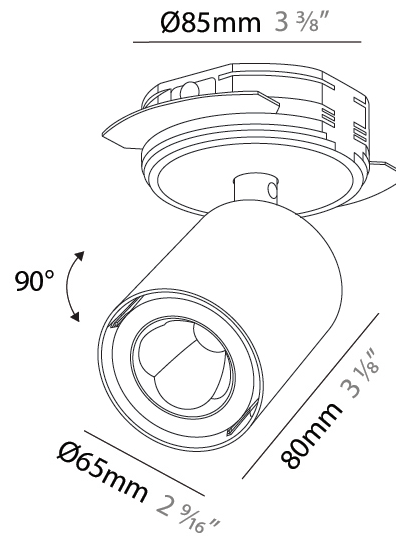

1. To build a product code in our configurator select the specify button on the base model # product page
2. To build a manual product code on this datasheet choose from the options listed below in blue font and add the suffix to the base model #

GENERAL

Series: Oiko Pro In
Partner: Prolicht
Division: Architectural
Installation: Trimless
Product Type: Spots
Mounting Location: Ceiling
Light Distribution: Adjustable

PHYSICAL

Aperture Sizes - Downlights: 2"
Shape: Cylinder
Diameter (mm): 65
Diameter (in): 2 ⁹/₁₆
Height (mm): 120
Depth (mm): 50
Height (in): 4 ³/₄
Depth (in): 1 ¹⁵/₁₆

Fixture Finish: SSR / BKV / CWI / CRY / HAB / UFT / ITA / RUA / FTG / MYG / LOD / PUS / FRO / FUP / KIA / POP / BLS / SPG / MEY / GOH / CHC / COM / ABZ / JAG / OBR / MOS / ROR

Fixture Material: Aluminum
Cut-out Measurements: 86mm / 3 3/8"

ELECTRICAL

Lamp Type: LED
Input Wattage (W): 14.4
Total Output Wattage (W): 13.1
Driver Included: No
Driver Location: Remote
Driver Type: Constant Current - Universal
Driver Class: Class 2
Input Voltage (V): 120 - 277
Constant Current (MA): 700

LED

Number of LEDs: 1
Color Temperature (°K): 2700 / 3000 / 3500 / 4000
Max. Delivered Lumen (lm): 1008 - 1186
Nominal Lumen (lm): 1242 - 1460
CRI: >90 CRI
Lamp Life (hrs): 50000

OPTICAL

Beam Angle: 50
Adjustability: Rotational 350°; Tilt 90°

RATINGS AND CERTIFICATIONS

Certified By: CSA Certified to UL and CSA Standards
IP rating: IP20

PROJECT
TYPE
SPECIFIER
QUANTITY
DATE